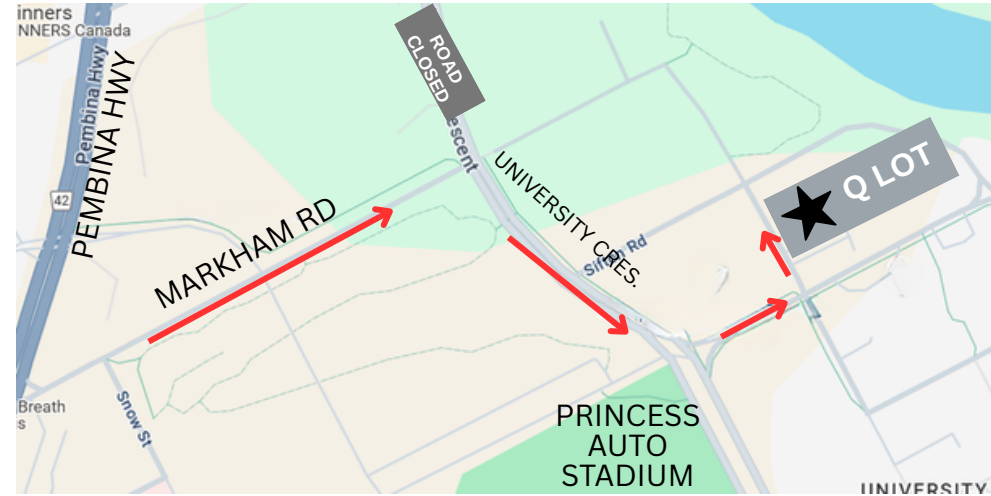

MANITOBA Marathon

Q LOT

VOLUNTEER PARKING PASS

2026

Manitoba Marathon 2026 Volunteer Parking Pass

INSTRUCTIONS FOR USE

1. Print the parking pass **IN COLOUR** and trim off instruction side. Pass must be affixed and clearly visible through the windshield for vehicle access.
2. Enter University of Manitoba campus **VIA MARKHAM RD ONLY before 6:30 AM**. Vehicles attempting to enter on alternate streets or after 6:30 AM will be turned away: there is **NO** alternate parking for volunteers
3. Security will only allow entry to Q Lot with pass visible through windshield and volunteer shirt/credentials.
4. Vehicles will only be allowed to exit Q Lot after 11:30 AM and will be directed to exit the campus via eastbound Dysart Rd. and only at the discretion of course marshals.